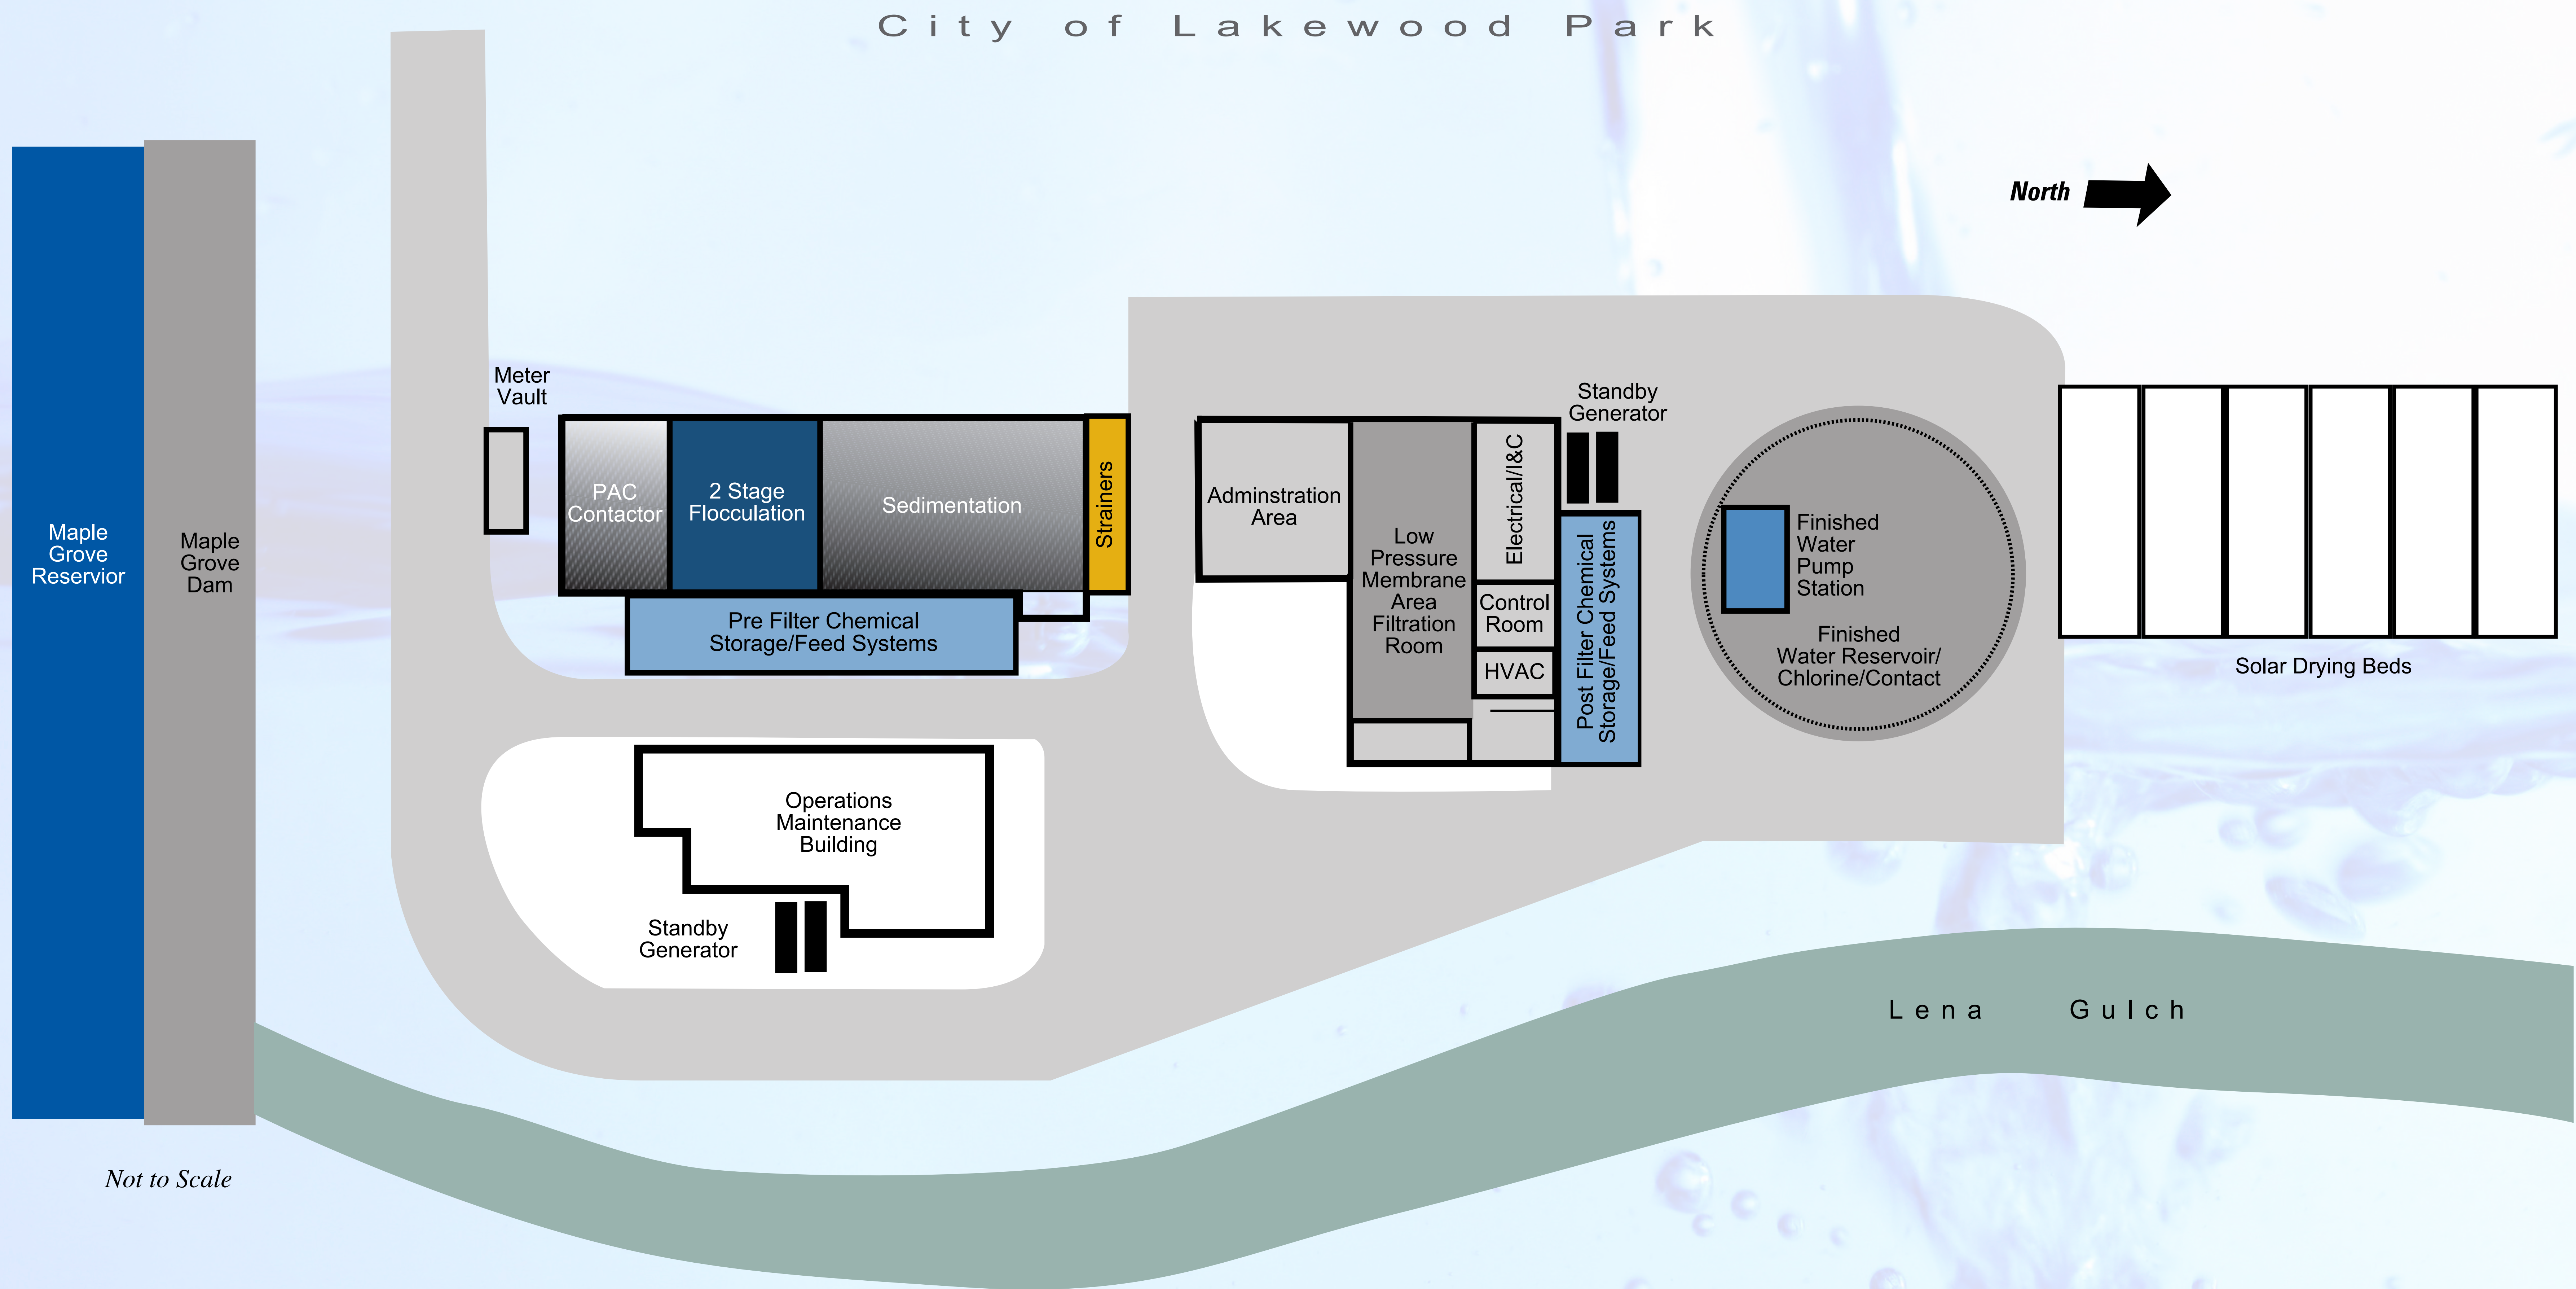

Maple Grove Water Treatment Plant-Site Layout

Not to Scale