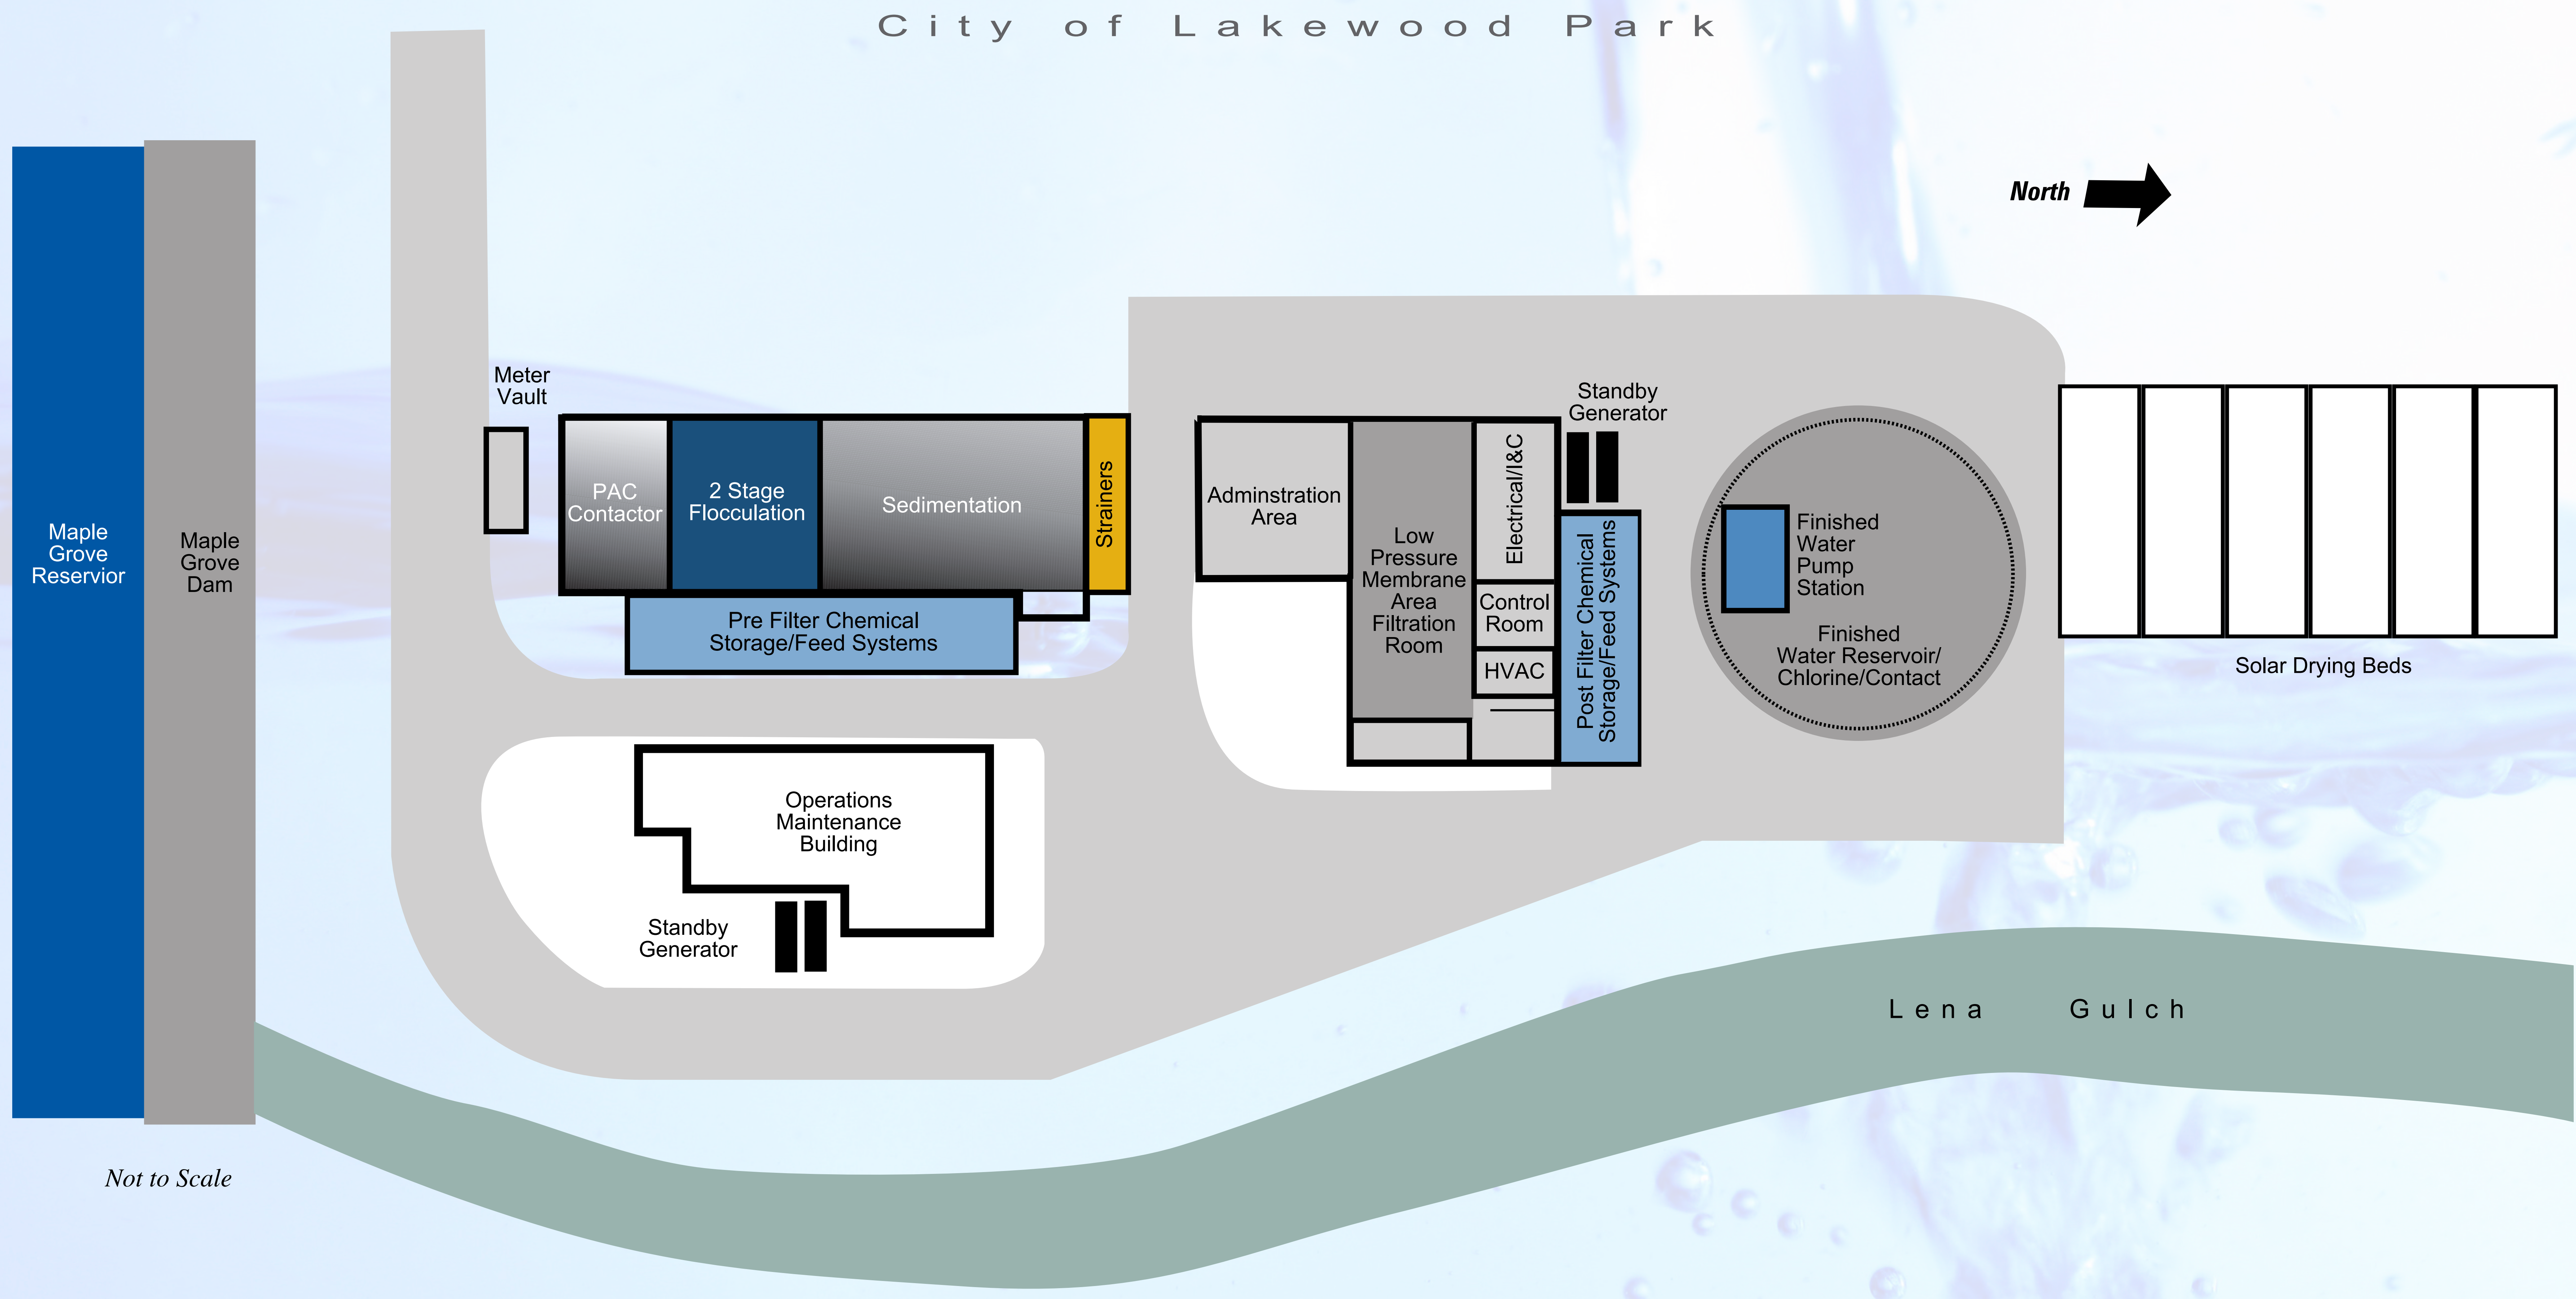

Maple Grove Water Treatment Plant-Site Layout

Not to Scale